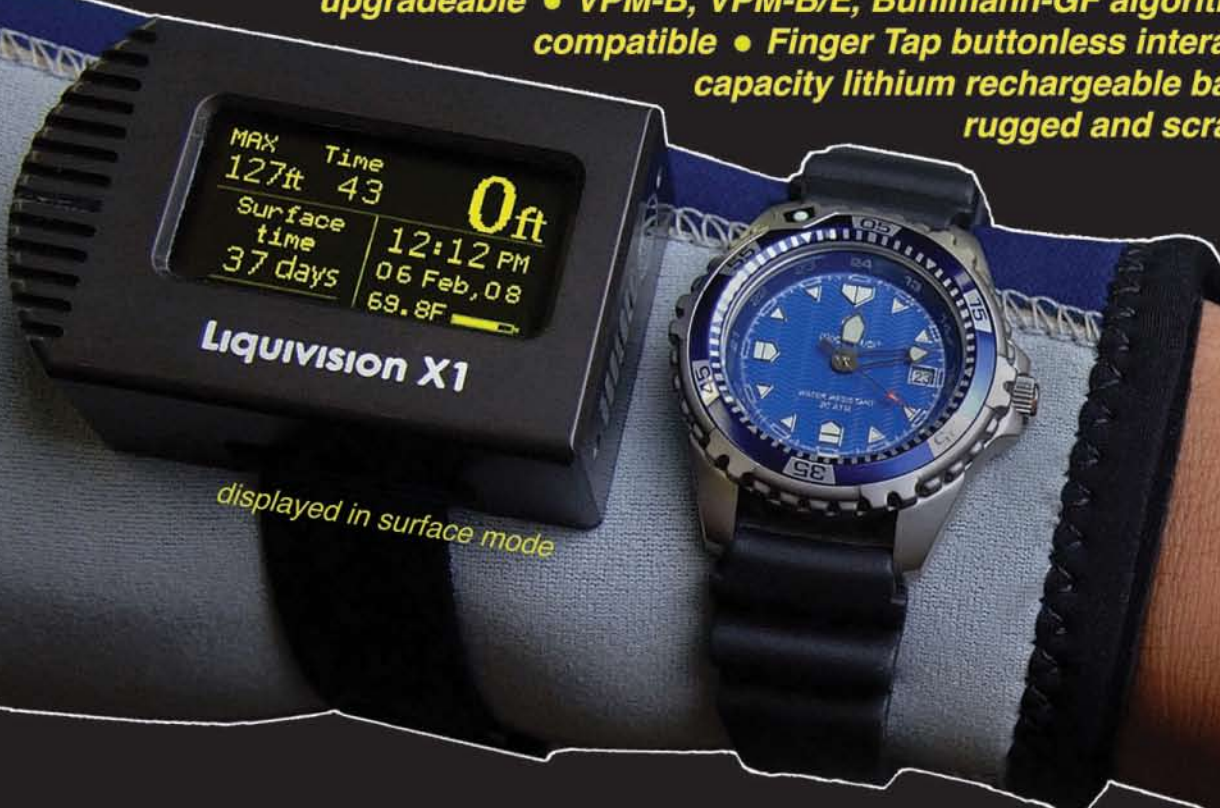

Liquivision X1

Revolutionary design in dive computers!

- Ultra bright, high contrast, 180 degree viewing angle display
- Giant fonts for easy readability
- Multiple 3rd party software packages which is user installable and upgradeable
- VPM-B, VPM-B/E, Buhlmann-GF algorithm compatible
- Finger Tap buttonless interaction
- High capacity lithium rechargeable battery
- Ultra rugged and scratch resistant

displayed in surface mode

MAX Time	127ft 43	0ft
Surface time	12:12 PM	
37 days	06 Feb, 08	
	69.8F	

Liquivision X1

Full Service Advanced & Technical Dive Center
Serving California & the West Coast

1496 Tower Square
 Ventura, California 93003
 805.642.0477 info@xtremescuba.com
www.xtremescuba.com